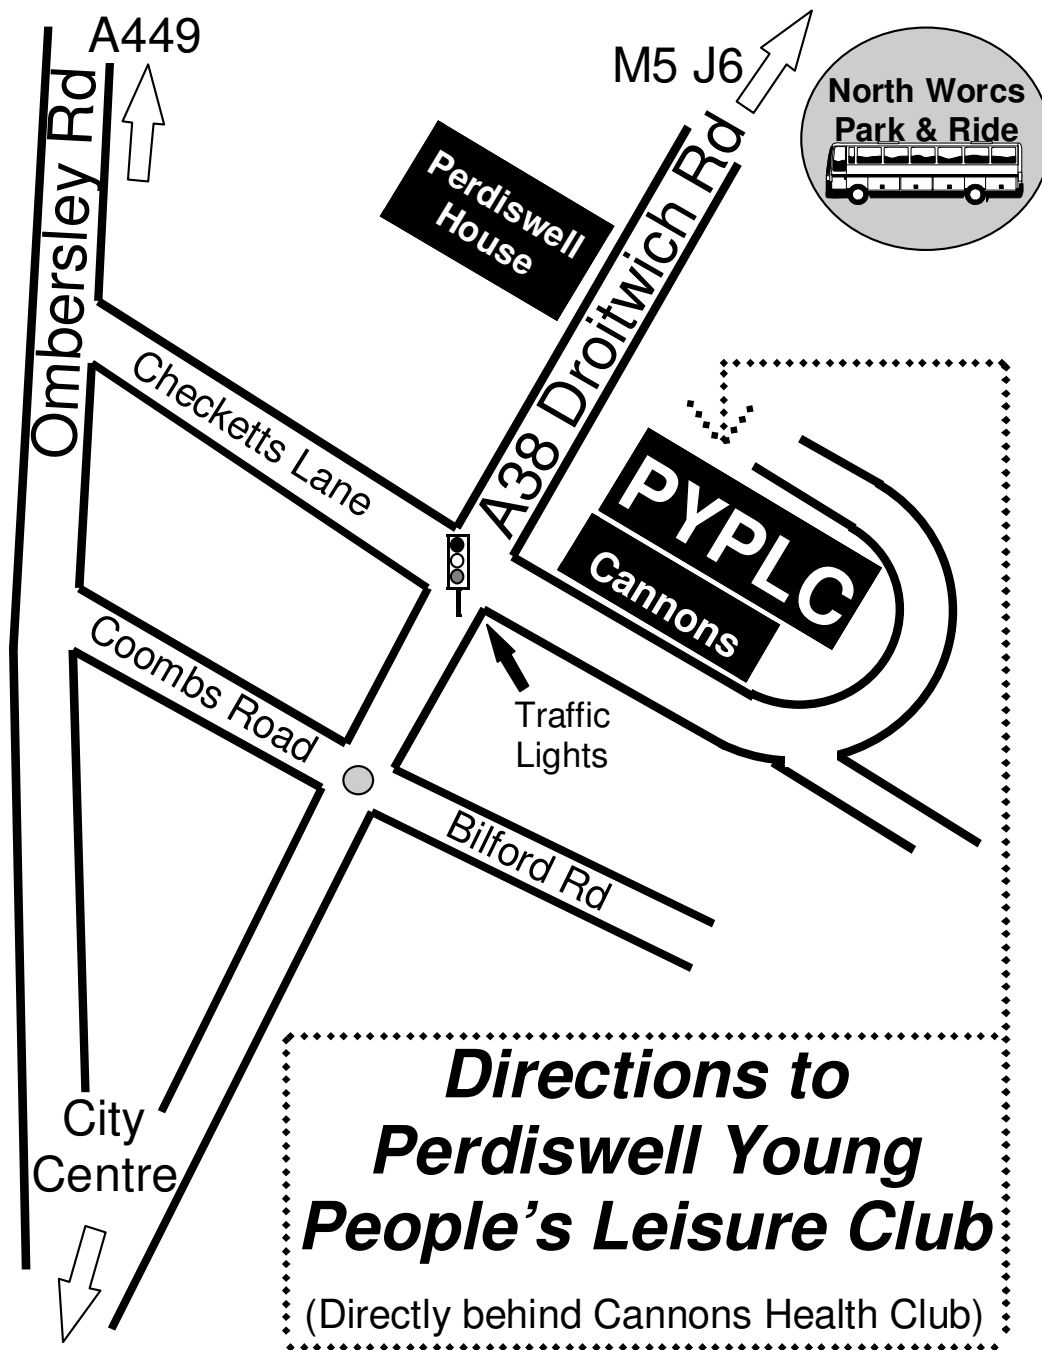

Directions to: Perdisswell Young People's Leisure Club
Web: www.pyplc.co.uk

Follow signs to Worcester North Park and Ride